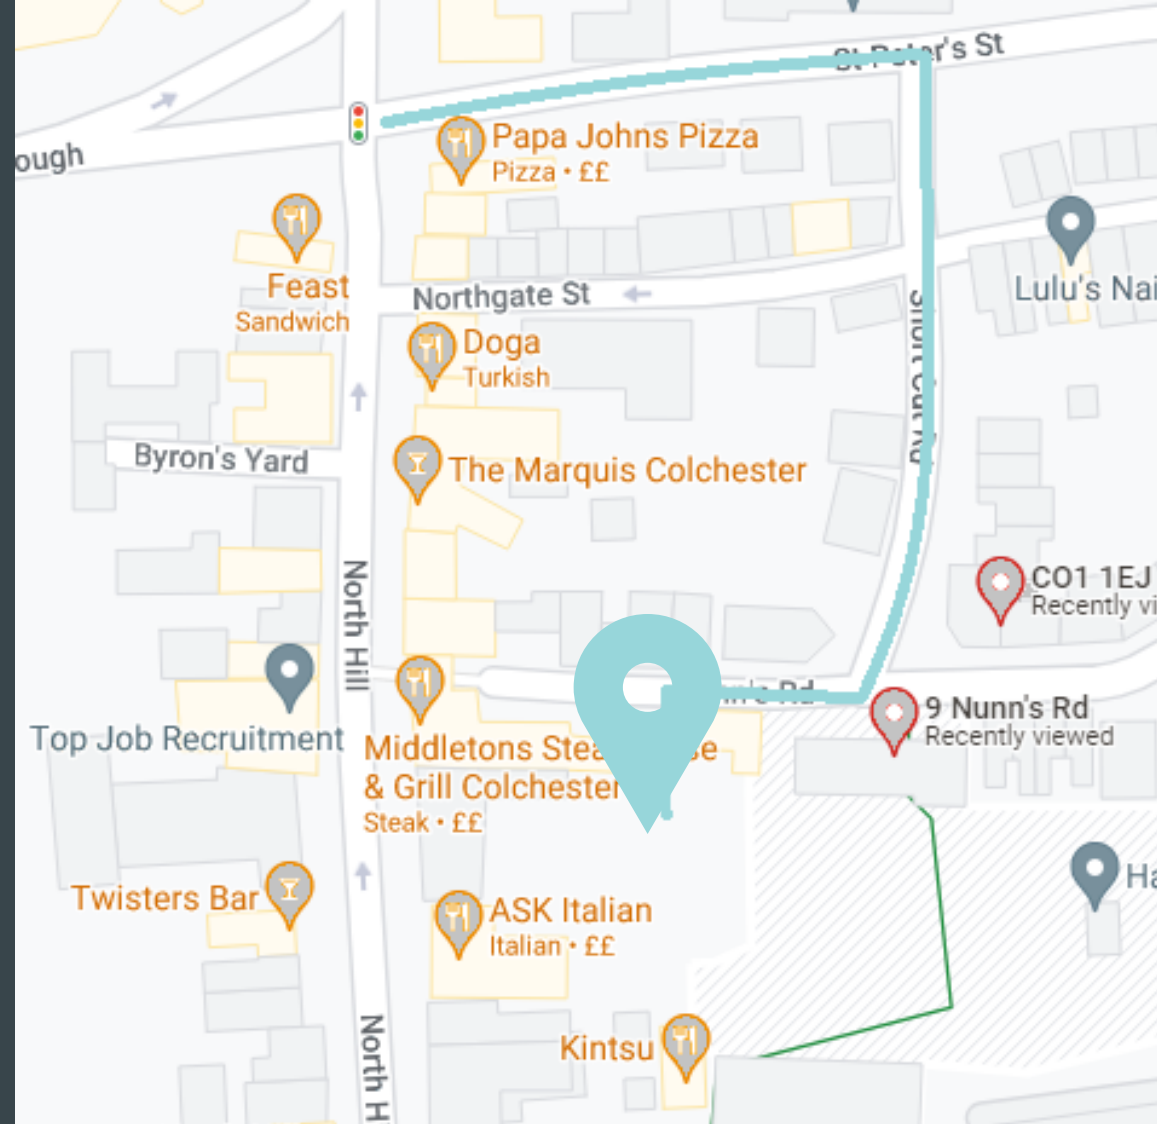

Contact:

01206 766333

Our car park is off Nunn's Road,
behind our building and next to
the Fenwick NCP car park

SatNav

CO1 1EJ

What3Words

tigers.booth.nurse

find out more at [what3words.com](https://www.what3words.com)

Our car park is protected
by an entry barrier.

Please pull up to it and
press the round buzzer
on the wall.

You will be let in to the
car park - wait for the
green light!